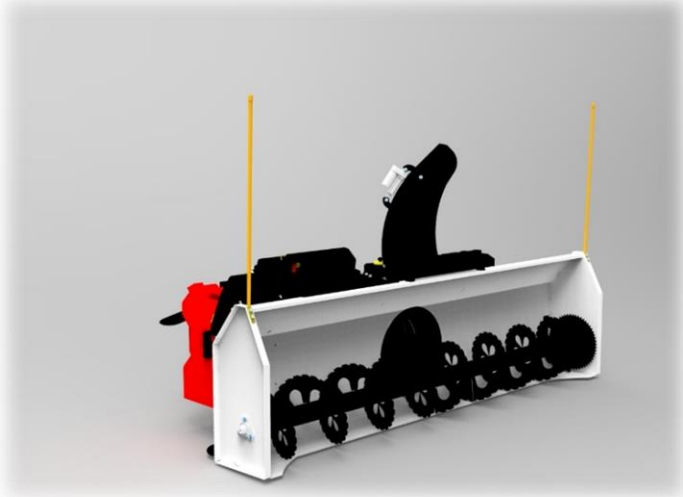

HAAN TECH SNOWBLOWERS

"let the Blower do the work...Not The Truck!"

Full Function Radio Control

FEATURES of the MT 8424 Blower

| | |
|------------------------------------|--|
| Engine | 999cc 35 HP efi Loncin Low oil cut-out Error code Indication |
| Starting System | Electric start (radio) |
| Fuel Capacity | 3 Gallons |
| Drive Mechanism | Twin B belt to Chain Drive |
| Clutch type | Centrifugal |
| Auger Protection | Shear Bolt |
| Gearbox | Wet sump |
| Stages | 2 |
| Work Lights | 1 Bar- Flood, 1 task light |
| Chute rotation adjustment | Electric (radio) 345 Deg. |
| Chute Deflector | Electric (radio) |
| Clearing width | 84" |
| Clearing Height | 24" |
| Max Discharge Distance | 60 Ft. |
| Max Discharge Capacity | 350 tons per Hour |
| Dry Weight (incl. Boss Mount) | 930 Lbs. |
| Side Drop Chute for wet conditions | |

This is a "pin and go" product specifically designed for the RT3 series Boss™ mount
No truck modifications necessary other than installing the Boss™ mount