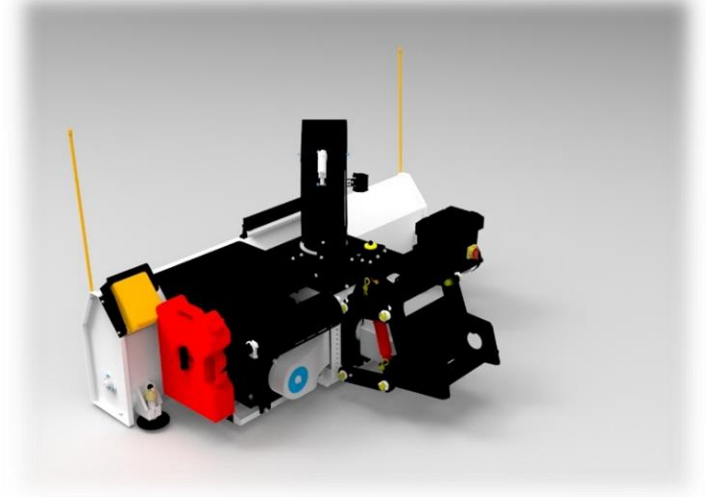

HAAN TECH SNOWBLOWERS

"let the Blower do the work...Not The Truck!"

Full Function Radio Control

FEATURES of the MT 8424 Blower

| | |
|------------------------------------|--|
| Engine | 999cc 35 HP efi Loncin Low oil cut-out Error code Indication |
| Starting System | Electric start (radio) |
| Fuel Capacity | 3 Gallons |
| Drive Mechanism | Twin B belt to Chain Drive |
| Clutch type | Centrifugal |
| Auger Protection | Shear Bolt |
| Gearbox | Wet sump |
| Stages | 2 |
| Work Lights | 1 Bar- Flood, 1 task light |
| Chute rotation adjustment | Electric (radio) 345 Deg. |
| Chute Deflector | Electric (radio) |
| Clearing width | 84" |
| Clearing Height | 24" |
| Max Discharge Distance | 60 Ft. |
| Max Discharge Capacity | 350 tons per Hour |
| Dry Weight (incl. Boss Mount) | 930 Lbs. |
| Side Drop Chute for wet conditions | |

This is a "pin and go" product specifically designed for the RT3 series Boss™ mount
No truck modifications necessary other than installing the Boss™ mount