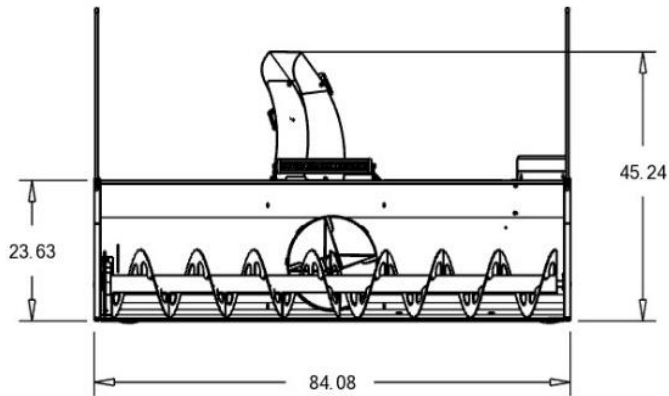

HAAN TECH SNOWBLOWERS

"let the Blower do the work...Not The Truck!"

Full Function Radio Control

FEATURES of the MT 8424 Blower

| | |
|------------------------------------|--|
| Engine | 999cc 35 HP efi Loncin Low oil cut-out Error code Indication |
| Starting System | Electric start (radio) |
| Fuel Capacity | 3 Gallons |
| Drive Mechanism | Twin B belt to Chain Drive |
| Clutch type | Centrifugal |
| Auger Protection | Shear Bolt |
| Gearbox | Wet sump |
| Stages | 2 |
| Work Lights | 1 Bar- Flood, 1 task light |
| Chute rotation adjustment | Electric (radio) 345 Deg. |
| Chute Deflector | Electric (radio) |
| Clearing width | 84" |
| Clearing Height | 24" |
| Max Discharge Distance | 60 Ft. |
| Max Discharge Capacity | 350 tons per Hour |
| Dry Weight (incl. Boss Mount) | 930 Lbs. |
| Side Drop Chute for wet conditions | |

This is a "pin and go" product specifically designed for the RT3 series Boss™ mount
No truck modifications necessary other than installing the Boss™ mount