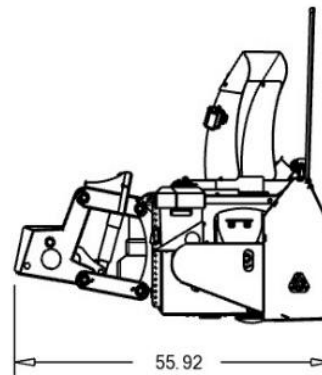

HAAN TECH SNOWBLOWERS

"let the Blower do the work...Not The Truck!"

Full Function Radio Control

FEATURES of the MT 8424 Blower

| | |
|------------------------------------|--|
| Engine | 999cc 35 HP efi Loncin Low oil cut-out Error code Indication |
| Starting System | Electric start (radio) |
| Fuel Capacity | 3 Gallons |
| Drive Mechanism | Twin B belt to Chain Drive |
| Clutch type | Centrifugal |
| Auger Protection | Shear Bolt |
| Gearbox | Wet sump |
| Stages | 2 |
| Work Lights | 1 Bar- Flood, 1 task light |
| Chute rotation adjustment | Electric (radio) 345 Deg. |
| Chute Deflector | Electric (radio) |
| Clearing width | 84" |
| Clearing Height | 24" |
| Max Discharge Distance | 60 Ft. |
| Max Discharge Capacity | 350 tons per Hour |
| Dry Weight (incl. Boss Mount) | 930 Lbs. |
| Side Drop Chute for wet conditions | |

This is a "pin and go" product specifically designed for the RT3 series Boss™ mount
No truck modifications necessary other than installing the Boss™ mount